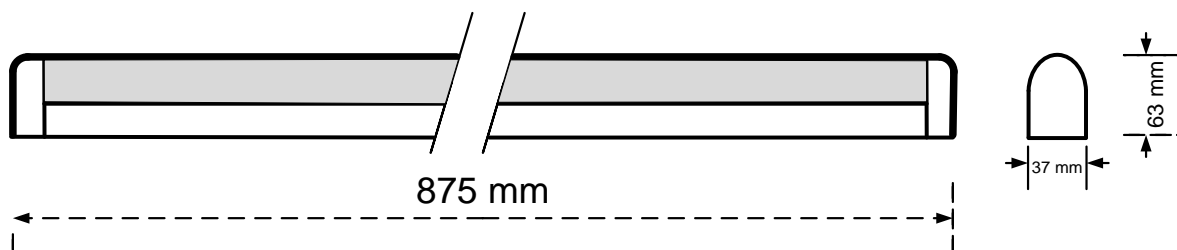

CYFELCO MIRROR LIGHT 1X21W

PRODUCT DATA

804-068

General Information

Order Code	804-068
Product Description	CYFELCO MIRRORL 1X21W
Application	Store shelves, kitchens, bathrooms, restaurants, vessel cabins, hotel rooms, waiting rooms.
Installation	Ceiling, Wall Surface Mounted Luminaire
Luminaire type	Mirror Light for T5 Lamps
Light Source	T5 Fluorescent Tube
Number of light sources	1 pc (not included)
Gear	Vossloh-Schwabe Electronic Ballast (HF)
Dimming	Not Dimmable
Standards	2014/30/EU Electromagnetic Compatibility Directive 2014/35/EU Low Voltage Directive
CE mark	Yes
Warranty	X years

Electrical Data

Lamp Power	21 W
Input voltage	220-240 V
Input Frequency	50-60 Hz
Protection class	Class I

Mechanical Characteristics

Housing Material	Sheet steel 0,5mm
Surface Finish	White powder coating (RAL 9003)
Optical Cover	Matt PMMA
Ingress protection code	IP 40
Mechanical impact protection code	IK03
Dimensions LxWxH	875x37x63 mm

Logistics

Packing	1 pc per resistant carton
Net weight	xx kg
Gross weight	xx kg
Volume	Xx m ³

Dimensional Drawing

ELMASCO INDUSTRIES S.A.

Head Office : 44 K. Palama, 14343 N. Chalkidona, Athens, Greece
Production Plant : Ag. Adrianos, 21100 Nafplio, Greece
Email: elmasco@elmasco.eu